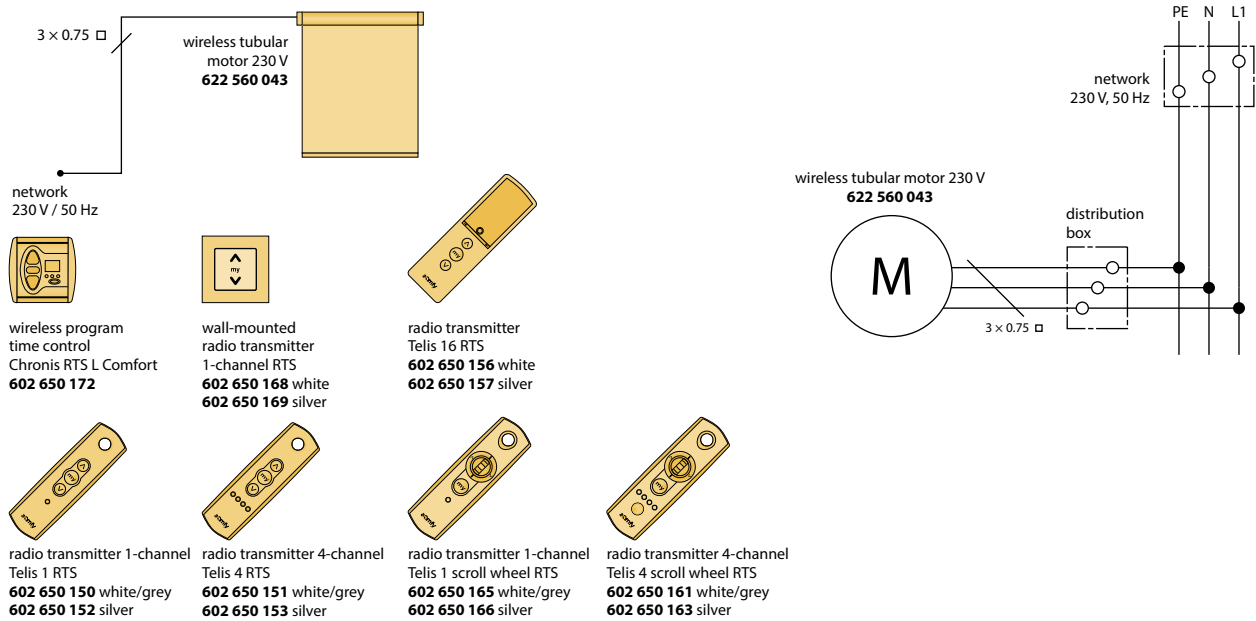

Single operation

Group operation

Circuit diagrams 230 V

Roller blinds

Single remote control

Group remote control